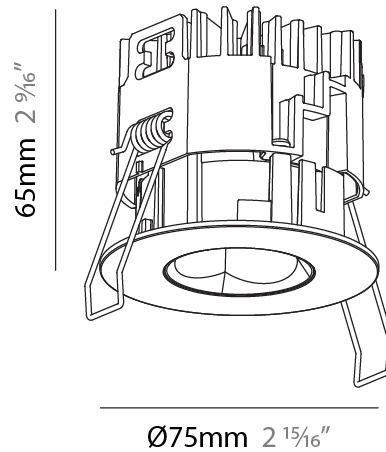

PHYSICAL

Aperture Sizes - Downlights: 1"
Shape: Round
Diameter (mm): 75
Diameter (in): 2 ¹⁵/₁₆
Height (mm): 65
Height (in): 2 ⁹/₁₆
Ceiling Thickness (mm): 1 - 25
Ceiling Thickness (in): 1/16 - 1 3/16
Min. Recessing Depth (mm): 70
Min. Recessing Depth (in): 2 ³/₄
Diffuser: Lens Pack - Spread Lens / Linear Spread Lens / Honeycomb Louver
Fixture Finish: SSR / BKV / CWI / CRY / HAB / UFT / ITA / RUA / FTG / MYG / LOD / PUS / FRO / FUP / KIA / POP / BLS / SPG / MEY / GOH / CHC / COM / ABZ / JAG / OBR / MOS / ROR
Fixture Material: Aluminum Die Cast
Cut-out Measurements: 68mm / 2 11/16" Diameter

ELECTRICAL

Lamp Type: LED (Zhaga Standard)
Input Wattage (W): 15
Total Output Wattage (W): 13.6
Dimming: Tri-Mode (Non-Dimming and Phase Dimming (120Vac only) and 0-10V Dimming)
Driver Included: No
Driver Location: Recessed Housing
Driver Type: Constant Current - Universal
Driver Class: Class 2
Housing: See Components
Input Voltage (V): 120 - 277
Constant Current (MA): 350

LED

Color Temperature (°K): 2700 / 3000 / 3500 / 4000
Max. Delivered Lumen (lm): 1295 / 1377 / 1442 / 1455
Nominal Lumen (lm): 1566 / 1665 / 1743 / 1759
CRI: >90 CRI
Lamp Life (hrs): 50000

OPTICAL

Reflector°: 34
Adjustability: Fixed

RATINGS AND CERTIFICATIONS

Certified By: Certified for North American Standards
IP rating: IP20