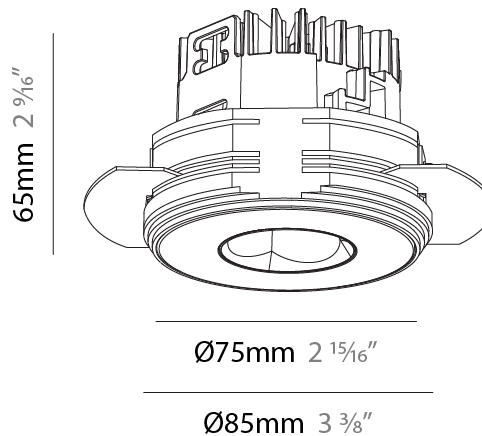

PHYSICAL

Aperture Sizes - Downlights: 1"
Shape: Round
Diameter (mm): 75
Diameter (in): 2 ¹⁵/₁₆
Height (mm): 65
Height (in): 2 ⁹/₁₆
Ceiling Thickness (mm): 10 / 12.5 / 15 / 25
Ceiling Thickness (in): 3/8 or 1/2 or 9/16 or 1
Min. Recessing Depth (mm): 70
Min. Recessing Depth (in): 2 ³/₄
Diffuser: Lens Pack - Spread Lens / Linear Spread Lens / Honeycomb Louver
Fixture Finish: SSR / BKV / CWI / CRY / HAB / UFT / ITA / RUA / FTG / MYG / LOD / PUS / FRO / FUP / KIA / POP / BLS / SPG / MEY / GOH / CHC / COM / ABZ / JAG / OBR / MOS / ROR
Fixture Material: Aluminum Die Cast
Cut-out Measurements: 68mm / 2 11/16" Diameter

ELECTRICAL

Lamp Type: LED (Zhaga Standard)
Input Wattage (W): 15
Total Output Wattage (W): 13.6
Dimming: Tri-Mode (Non-Dimming and Phase Dimming (120Vac only) and 0-10V Dimming)
Driver Included: No
Driver Location: Recessed Housing
Driver Type: Constant Current - Universal
Driver Class: Class 2
Input Voltage (V): 120 - 277
Constant Current (MA): 350

LED

Color Temperature (°K): 2700 / 3000 / 3500 / 4000
Max. Delivered Lumen (lm): 1295 / 1377 / 1442 / 1455
Nominal Lumen (lm): 1566 / 1665 / 1743 / 1759
CRI: >90 CRI
Lamp Life (hrs): 50000

OPTICAL

Reflector: 34
Adjustability: Fixed

RATINGS AND CERTIFICATIONS

Certified By: Certified for North American Standards
IP rating: IP20