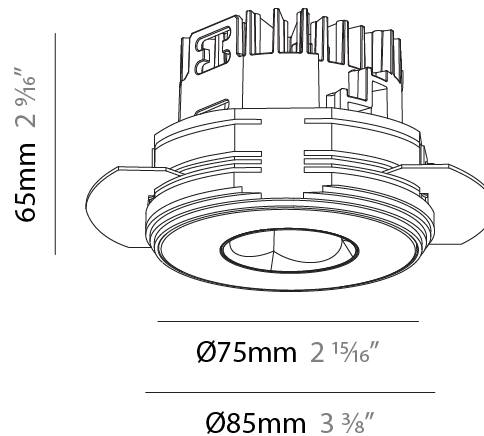

PHYSICAL

Aperture Sizes - Downlights: 1"
Shape: Round
Diameter (mm): 75
Diameter (in): 2 ¹⁵/₁₆
Height (mm): 65
Height (in): 2 ⁹/₁₆
Ceiling Thickness (mm): 10 / 12.5 / 15 / 25
Ceiling Thickness (in): 3/8 or 1/2 or 9/16 or 1
Min. Recessing Depth (mm): 70
Min. Recessing Depth (in): 2 ³/₄
Diffuser: Lens Pack - Spread Lens / Linear Spread Lens / Honeycomb Louver
Fixture Finish: SSR / BKV / CWI / CRY / HAB / UFT / ITA / RUA / FTG / MYG / LOD / PUS / FRO / FUP / KIA / POP / BLS / SPG / MEY / GOH / CHC / COM / ABZ / JAG / OBR / MOS / ROR
Fixture Material: Aluminum Die Cast
Cut-out Measurements: 68mm / 2 11/16" Diameter

ELECTRICAL

Lamp Type: LED (Zhaga Standard)
Input Wattage (W): 16
Total Output Wattage (W): 14.6
Dimming: Tri-Mode (Non-Dimming and Phase Dimming (120Vac only) and 0-10V Dimming)
Driver Included: No
Driver Location: Recessed Housing
Driver Type: Constant Current - Universal
Driver Class: Class 2
Input Voltage (V): 120 - 277
Constant Current (MA): 350

LED

Color Temperature (°K): 2700 / 3000 / 3500 / 4000
Max. Delivered Lumen (lm): 1067 / 1150 / 1217 / 1220
Nominal Lumen (lm): 1393 / 1501 / 1589 / 1592
CRI: >90 CRI
Lamp Life (hrs): 50000

OPTICAL

Reflector: 14
Adjustability: Fixed

RATINGS AND CERTIFICATIONS

Certified By: Certified for North American Standards
IP rating: IP20