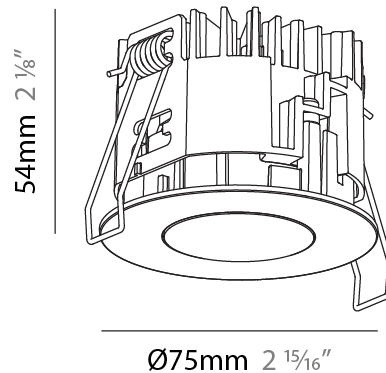

GENERAL

Series: Oiko Pro Round
Subseries: Oiko Pro Wallwash
Partner: Prolicht
Division: Architectural
Installation: Recessed
Product Type: Wallwash
Mounting Location: Ceiling
Light Distribution: Wallwash

PHYSICAL

Aperture Sizes - Downlights: 1"
Shape: Round
Diameter (mm): 75
Diameter (in): 2 ¹⁵/₁₆"
Height (mm): 54
Height (in): 2 ¹/₈"
Ceiling Thickness (mm): 1 - 25
Ceiling Thickness (in): 1/16 - 1 3/16
Min. Recessing Depth (mm): 60
Min. Recessing Depth (in): 2 ³/₈"
Fixture Finish: SSR / BKV / CWI / CRY / HAB / UFT / ITA / RUA / FTG / MYG / LOD / PUS / FRO / FUP / KIA / POP / BLS / SPG / MEY / GOH / CHC / COM / ABZ / JAG / OBR / MOS / ROR
Fixture Material: Aluminum Die Cast
Cut-out Measurements: 68mm / 2 11/16" Diameter

ELECTRICAL

Lamp Type: LED (Zhaga Standard)
Input Wattage (W): 15.1
Total Output Wattage (W): 13.6
Dimming: Non-Dimming / 0-10V Dimming / Phase Dimming / DALI Dimming / MATTER Dimming
Driver Included: No
Driver Location: Recessed Housing
Driver Type: Constant Current - Universal
Driver Class: Class 2
Input Voltage (V): 120 - 277
Constant Current (MA): 350

LED

Color Temperature (°K): 2700 / 3000 / 3500 / 4000
Max. Delivered Lumen (lm): 1247 / 1325 / 1388 / 1400
Nominal Lumen (lm): 1566 / 1665 / 1743 / 1759
CRI: >90 CRI
Lamp Life (hrs): 50000

OPTICAL

Adjustability: Fixed

RATINGS AND CERTIFICATIONS

Certified By: Certified for North American Standards
IP rating: IP54