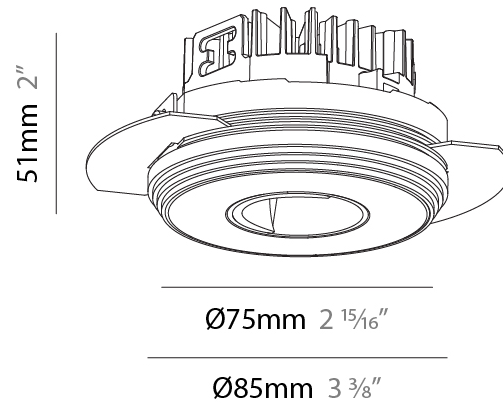

GENERAL

Series: Oiko Pro Round
Subseries: Oiko Pro Round Wallwash
Partner: Prolicht
Division: Architectural
Installation: Trimless
Product Type: Wallwash
Mounting Location: Ceiling
Light Distribution: Direct

PHYSICAL

Shape: Round
Diameter (mm): 75
Diameter (in): 2 15/16
Height (mm): 51
Height (in): 2
Ceiling Thickness (mm): 1 - 25
Ceiling Thickness (in): 1/16 - 1 3/16
Min. Recessing Depth (mm): 55
Min. Recessing Depth (in): 2 3/16
Fixture Finish: SSR / BKV / CWI / CRY / HAB / UFT / ITA / RUA / FTG / MYG / LOD / PUS / FRO / FUP / KIA / POP / BLS / SPG / MEY / GOH / CHC / COM / ABZ / JAG / OBR / MOS / ROR
Fixture Material: Aluminum Die Cast
Cut-out Measurements: 86mm / 3 3/8" Diameter

ELECTRICAL

Lamp Type: LED (Zhaga Standard)
Input Wattage (W): 14
Total Output Wattage (W): 12.7
Dimming: Dali Dimming
Driver Included: No
Driver Location: Recessed Housing
Driver Type: Constant Current - Universal (120Vac only for DALI driver)
Driver Class: Class 2
Input Voltage (V): 120 - 277
Constant Current (MA): 700

LED

Color Temperature (°K): 2700-6500 Tunable White
Max. Delivered Lumen (lm): 1040 - 1216
Nominal Lumen (lm): 1242 - 1460
CRI: >93 CRI
Lamp Life (hrs): 50000
Special LEDs offerings: Tunable White

OPTICAL

Adjustability: Fixed

RATINGS AND CERTIFICATIONS

Certified By: Certified for North American Standards
IP rating: IP20