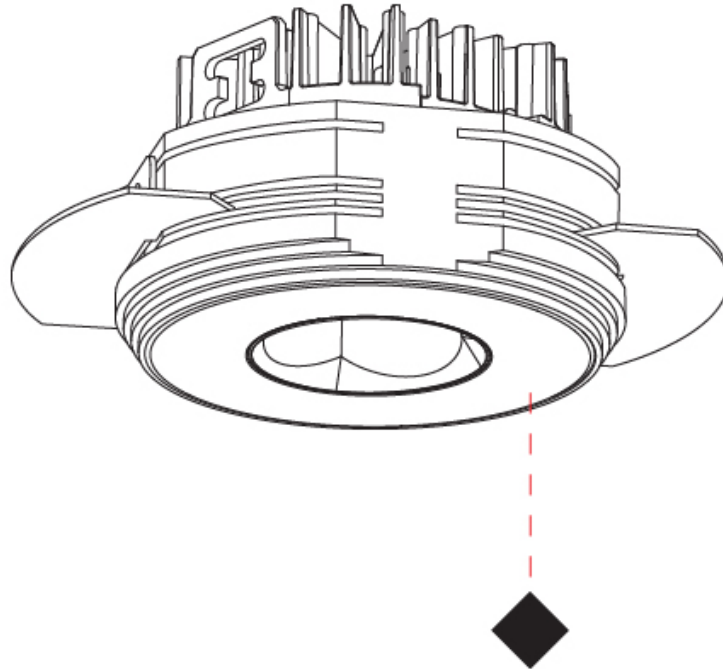

OIKO PRO ROUND FIXED TRIMLESS

A35879-

PROJECT	_____
TYPE	_____
SPECIFIER	_____
QUANTITY	_____
DATE	_____