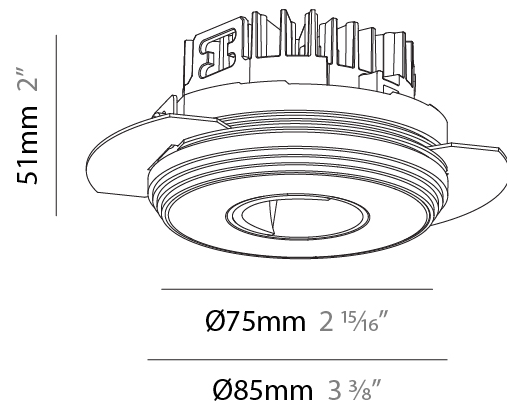

GENERAL

Series: Oiko Pro Round
Subseries: Oiko Pro Round Wallwash
Partner: Prolicht
Division: Architectural
Installation: Trimless
Product Type: Wallwash
Mounting Location: Ceiling
Light Distribution: Direct

PHYSICAL

Shape: Round
Diameter (mm): 75
Diameter (in): 2 ¹⁵/₁₆
Height (mm): 51
Height (in): 2
Ceiling Thickness (mm): 1 - 25
Ceiling Thickness (in): 1/16 - 1 3/16
Min. Recessing Depth (mm): 55
Min. Recessing Depth (in): 2 ³/₁₆
Fixture Finish: SSR / BKV / CWI / CRY / HAB / UFT / ITA / RUA / FTG / MYG / LOD / PUS / FRO / FUP / KIA / POP / BLS / SPG / MEY / GOH / CHC / COM / ABZ / JAG / OBR / MOS / ROR
Fixture Material: Aluminum Die Cast
Cut-out Measurements: 86mm / 3 3/8" Diameter

ELECTRICAL

Lamp Type: LED (Zhaga Standard)
Input Wattage (W): 15
Total Output Wattage (W): 13.6
Dimming: Tri-Mode (Non-Dimming and Phase Dimming (120Vac only) and 0-10V Dimming)
Driver Included: No
Driver Location: Recessed Housing
Driver Type: Constant Current - Universal
Driver Class: Class 2
Input Voltage (V): 120 - 277
Constant Current (MA): 350

LED

Color Temperature (°K): 2700 / 3000 / 3500 / 4000
Max. Delivered Lumen (lm): 1302 / 1383 / 1449 / 1462
Nominal Lumen (lm): 1566 / 1665 / 1743 / 1759
CRI: >93 CRI
Lamp Life (hrs): 50000

OPTICAL

Adjustability: Fixed

RATINGS AND CERTIFICATIONS

Certified By: Certified for North American Standards
IP rating: IP20